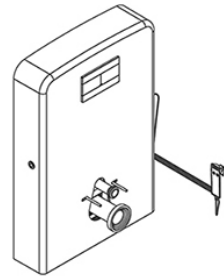

Ropox Toilet Lifter Combination options

The models can be combined with the solutions below.

Model Electric
Item no.: 40-45020

Model Manual
Item no.: 40-45030

Model Basic
Item no.: 40-45040

Upgrade kit
Model Manual to Electric
Item no.: 40-45102

Toilet seat
Item no.: 40-44074

Long toilet 700 mm
Item no.: 40-44071

Short toilet 560 mm
Item no.: 40-44070

Toilet seat
Item no.: 40-44074

Toilet seat with lid
Item no.: 40-44075

Toilet seat with lid
Item no.: 40-44075